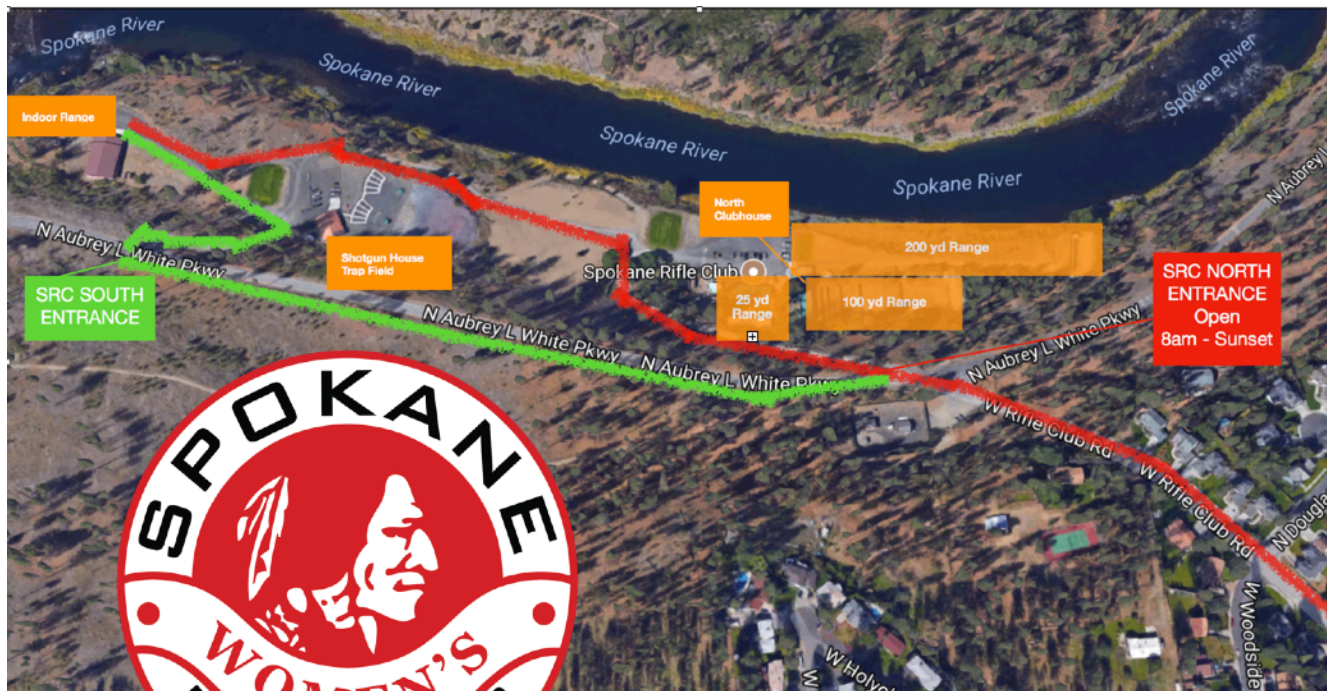

# Driving Directions to Well Armed Woman Meetings at Spokane Rifle Club's Indoor Range

- Our Well Armed Woman monthly chapter meetings take place inside the nicely heated indoor range at Spokane Rifle Club
- Plan to wear:
  - Comfortable, closed-toe shoes (we're standing on concrete)
  - Shirt with a "higher" neckline (crew neck type t-shirts are appropriate, avoid low-cut V-neck shirts)
  - Some ladies like to wear a baseball style hat (not required)
- Targets are provided and you're welcome to bring your own targets if you prefer.
- Questions? [kaery@kaeryconcealed.com](mailto:kaery@kaeryconcealed.com) or text 509-434-9530

## **Spokane Rifle Club is located at 6411 N. Aubrey L White Parkway Spokane 99208**

*PLEASE NOTE: Some GPS devices and apps take the driver several miles north of SRC's actual location*

- Head west on Francis Ave which will become 9-Mile-Rd (also called State Hwy 291)
- Several blocks beyond the Zip Trip on 9-Mile-Rd is Rifle Club Rd — Turn LEFT onto Rifle Club Rd, and follow it until the road T's (Rifle Club Rd T's with Aubrey L White Parkway) and directly across from you is the main entrance to Spokane Rifle Club - don't enter here
- At the T, turn LEFT onto Aubrey L White Pkwy and follow it to the first driveway on the RIGHT (about 300 yards from the T)
- Turn RIGHT into the gravel driveway, pass through the gate, and follow the driveway down the hill
- The SRC Shotgun House is at the bottom of the driveway and over your left shoulder is the indoor range. We look forward to seeing you!